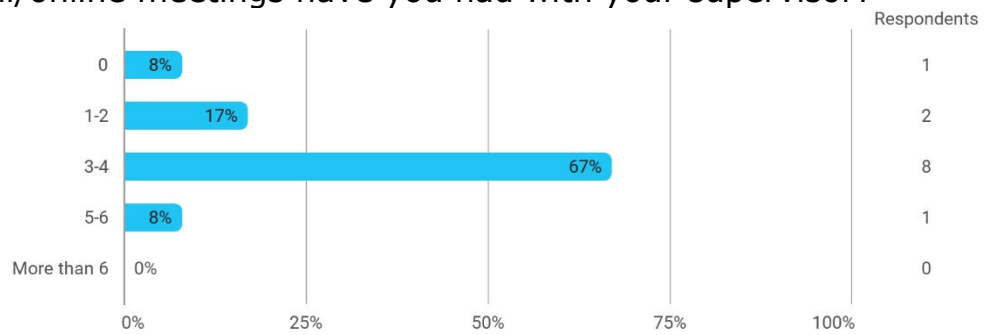

How many personal/online meetings have you had with your supervisor?