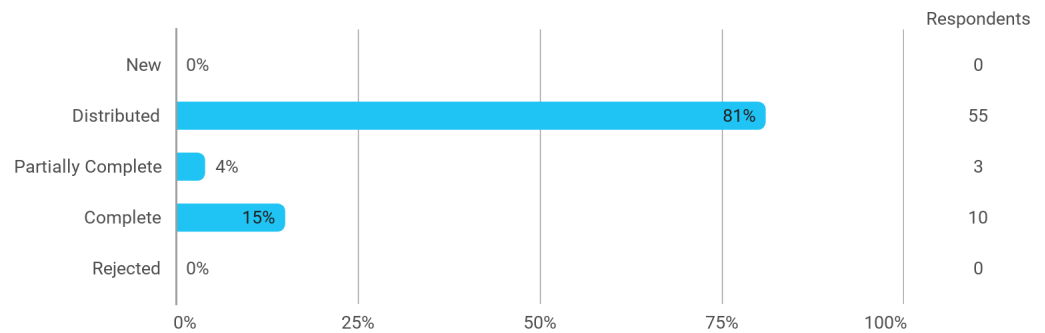

BUSINESS SCHOOL

**AALBORG
UNIVERSITY**

**PROJECT EVALUATION
Projectbased Business Cooperation – 10 ECTS**

**Autumn 2025
MSc in Economics and Business
Administration (International Business)**

3. semester

Response rate: 15 %

Overall Status

How many personal/online meetings have you had with your supervisor?

Has the scope of your supervision been sufficient?

How satisfied have you been with the supervision