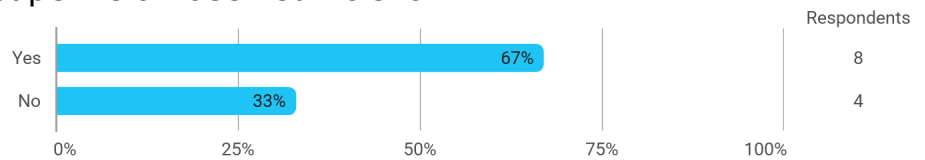

Has the scope of your supervision been sufficient?